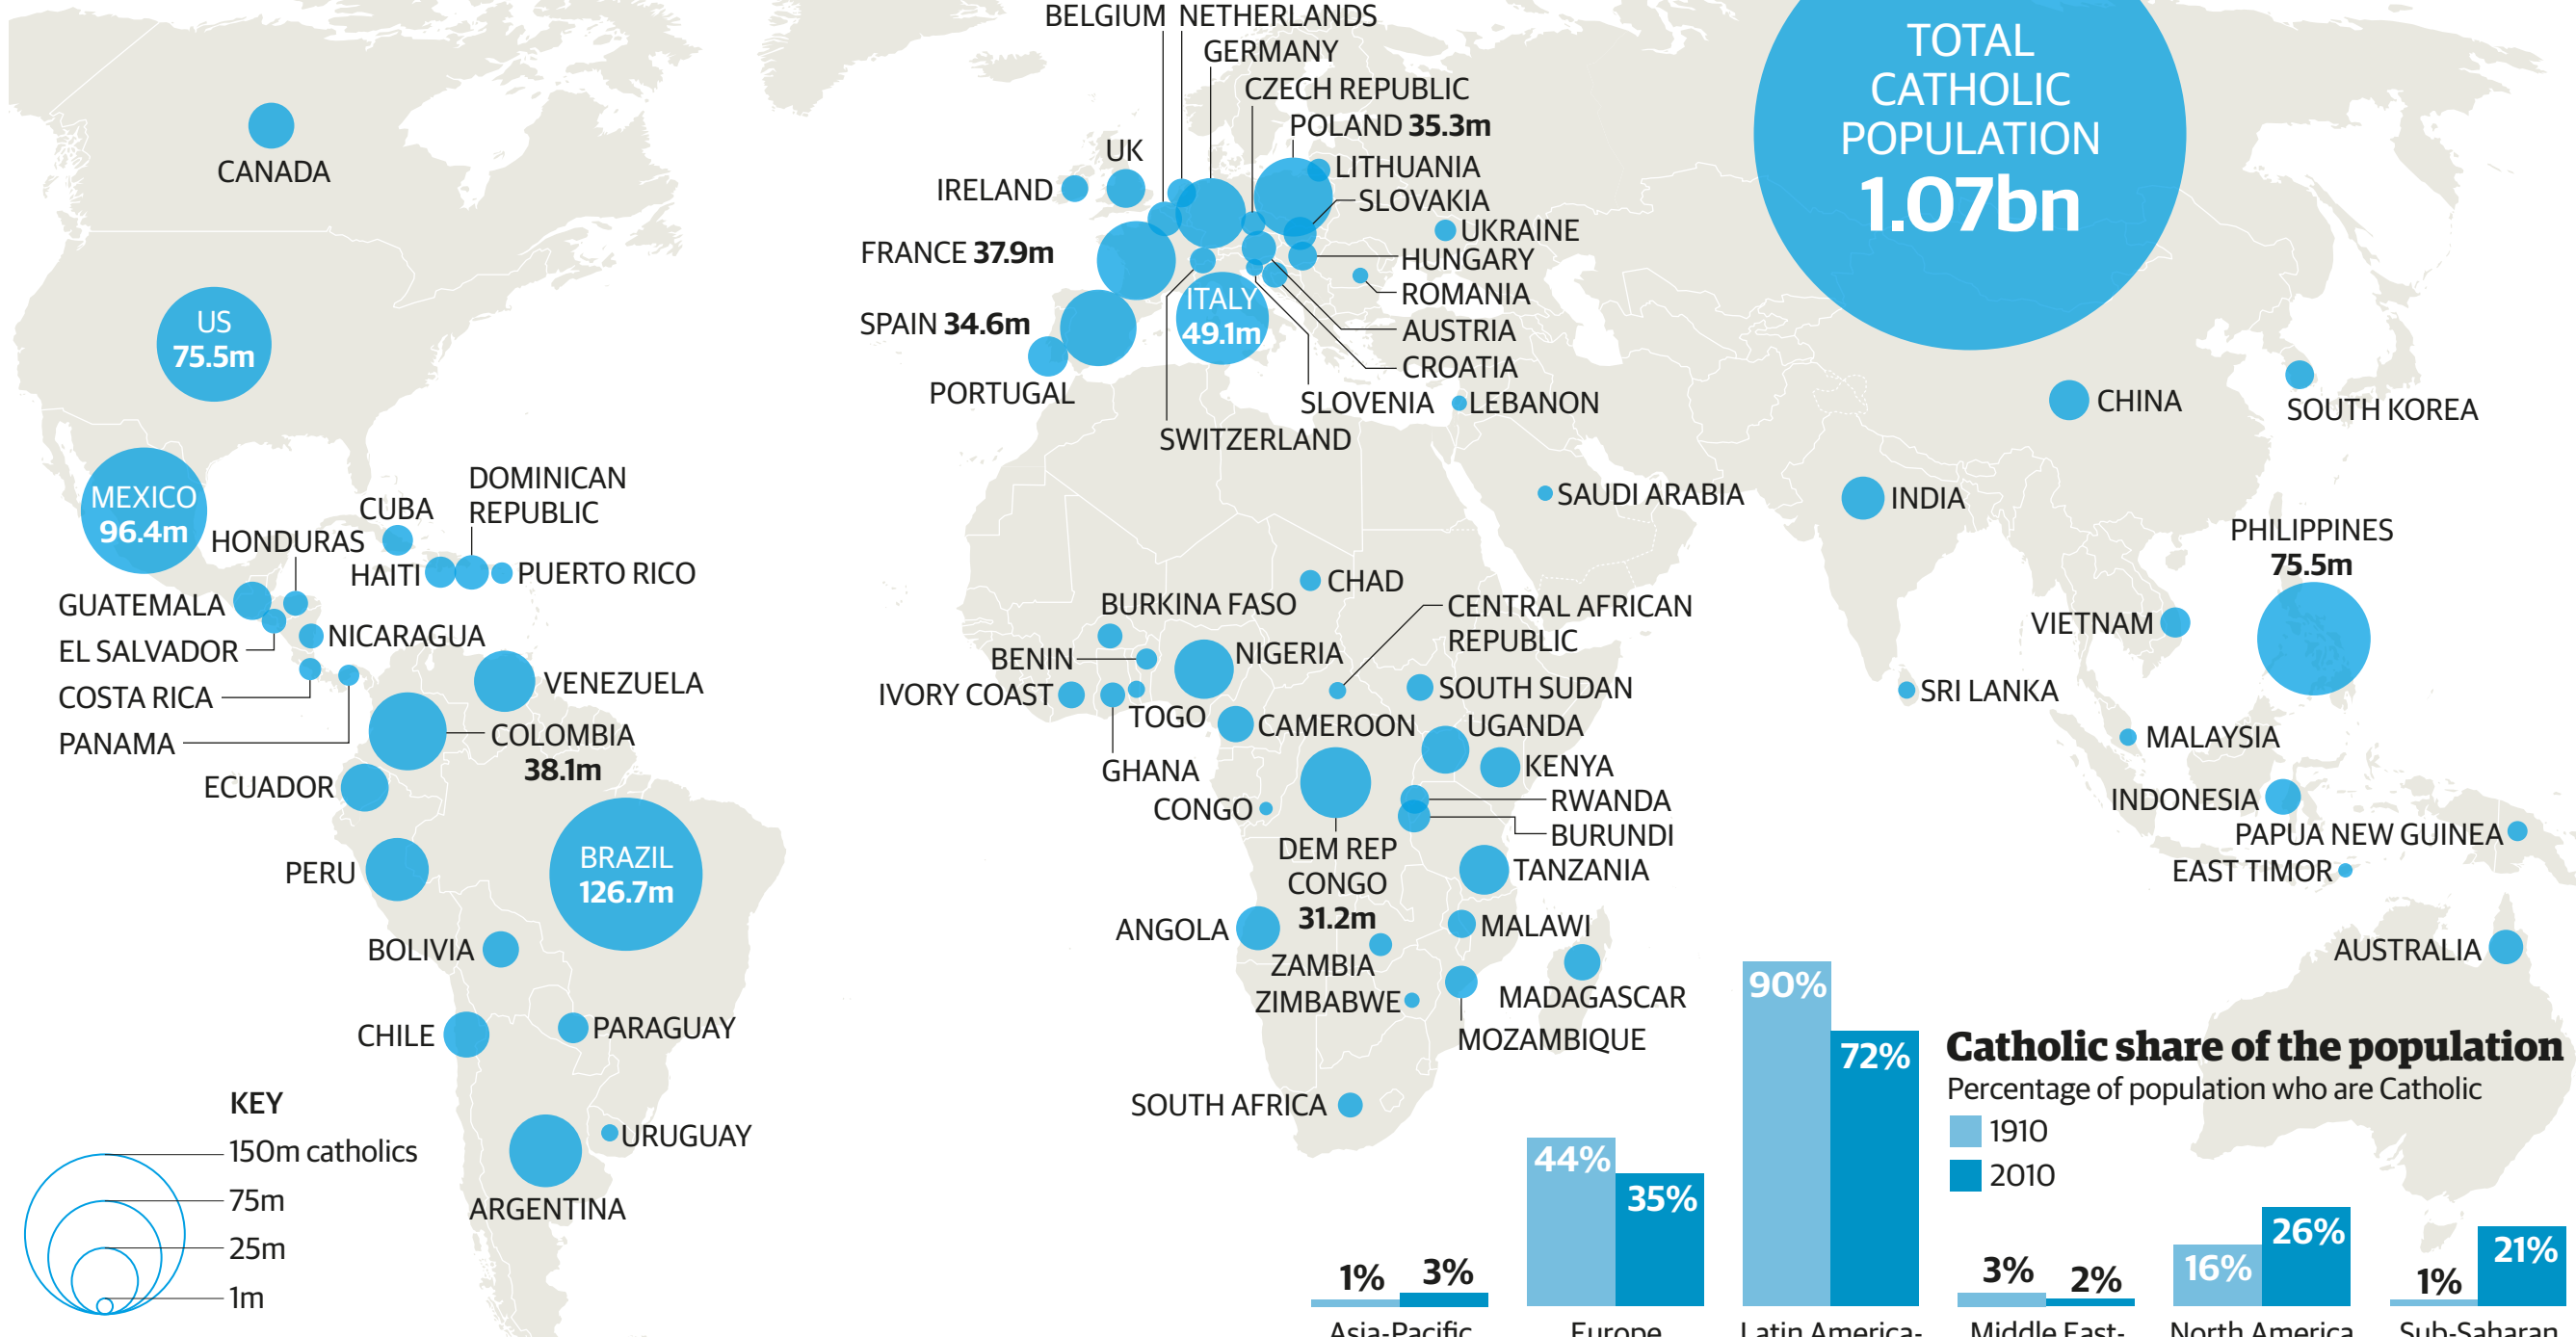

# Distribution of Catholic population

2010

TOTAL CATHOLIC POPULATION  
**1.07bn**

ONLY COUNTRIES WITH MORE THAN 1M CATHOLICS IN 2010 ARE SHOWN

SOURCE: PEW FORUM